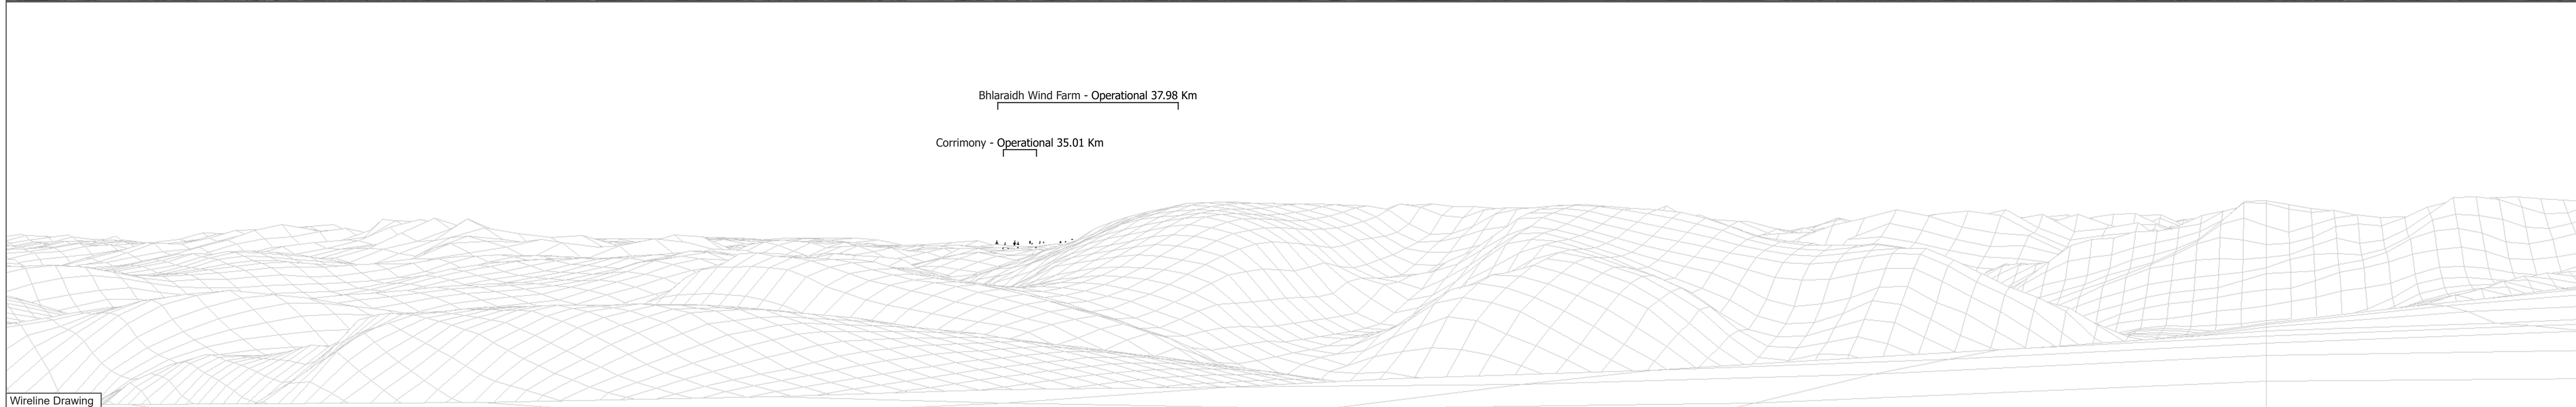

Baseline Photograph

This image provides landscape and visual context only

Wireline Drawing

OS reference: 210290 850201  
 Eye Level: 923m AOD  
 Direction of view: 146°  
 Distance to Development: 30721m

Horizontal field of view: 90° cylindrical projection)  
 Principal distance: 812.5mm

Camera: Nikon D750  
 Lens: 50mm (Nikon AF 50mm f/1.4)  
 Camera height: 1.5m AGL  
 Date and time: 27/07/2018 10:27